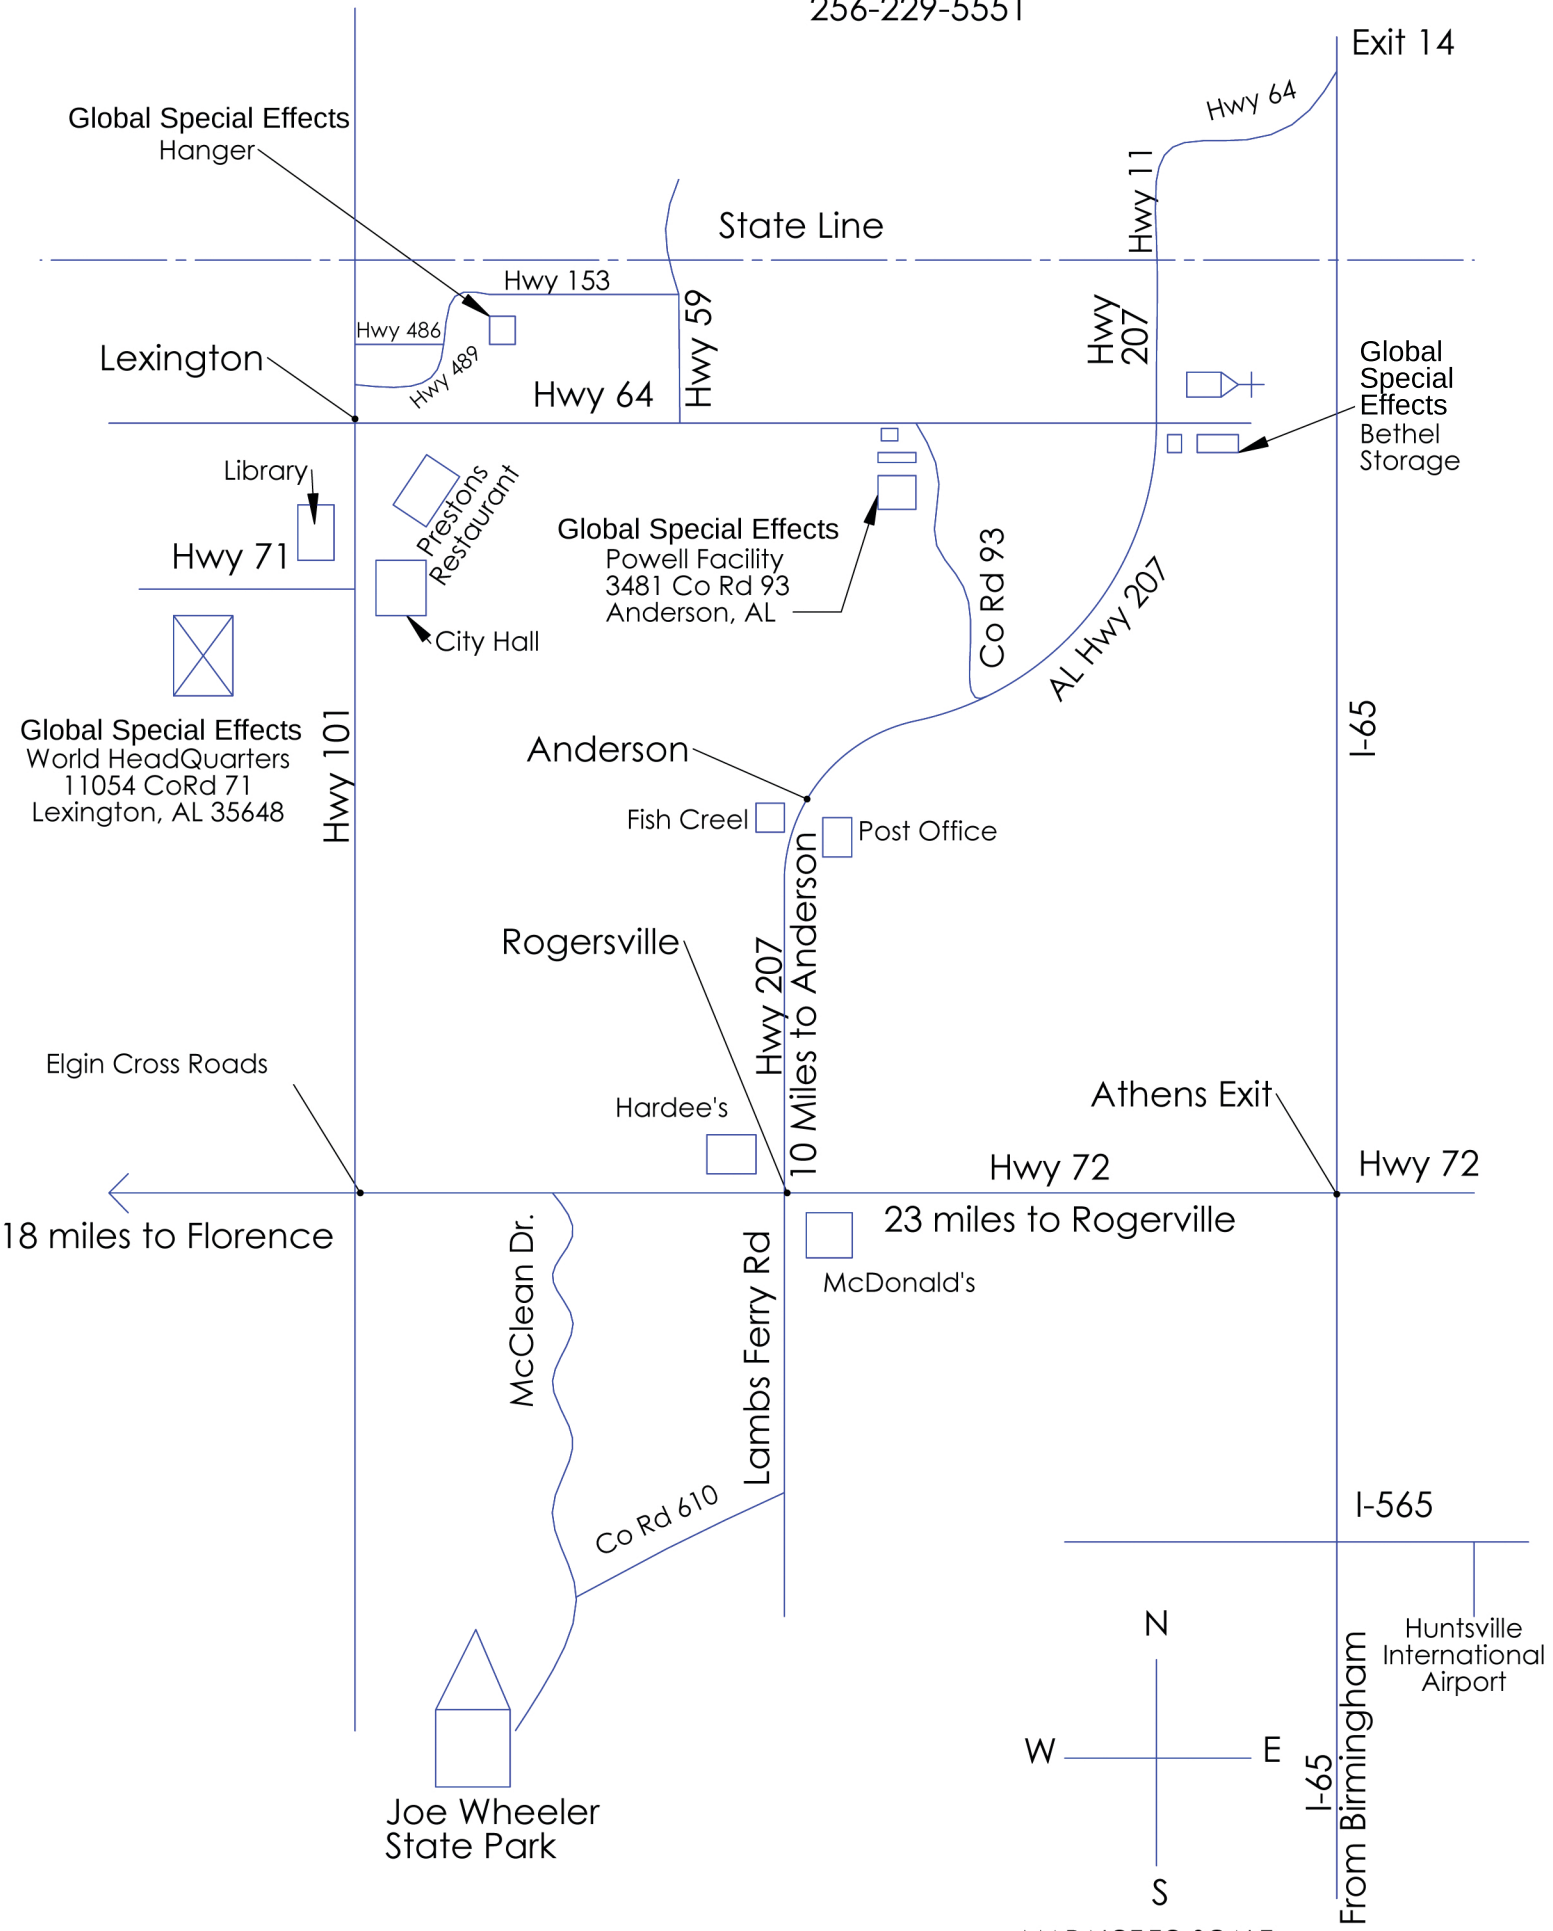

Directions to Global Special Effects

Nashville Airport

256-229-5551

MAP NOT TO SCALE